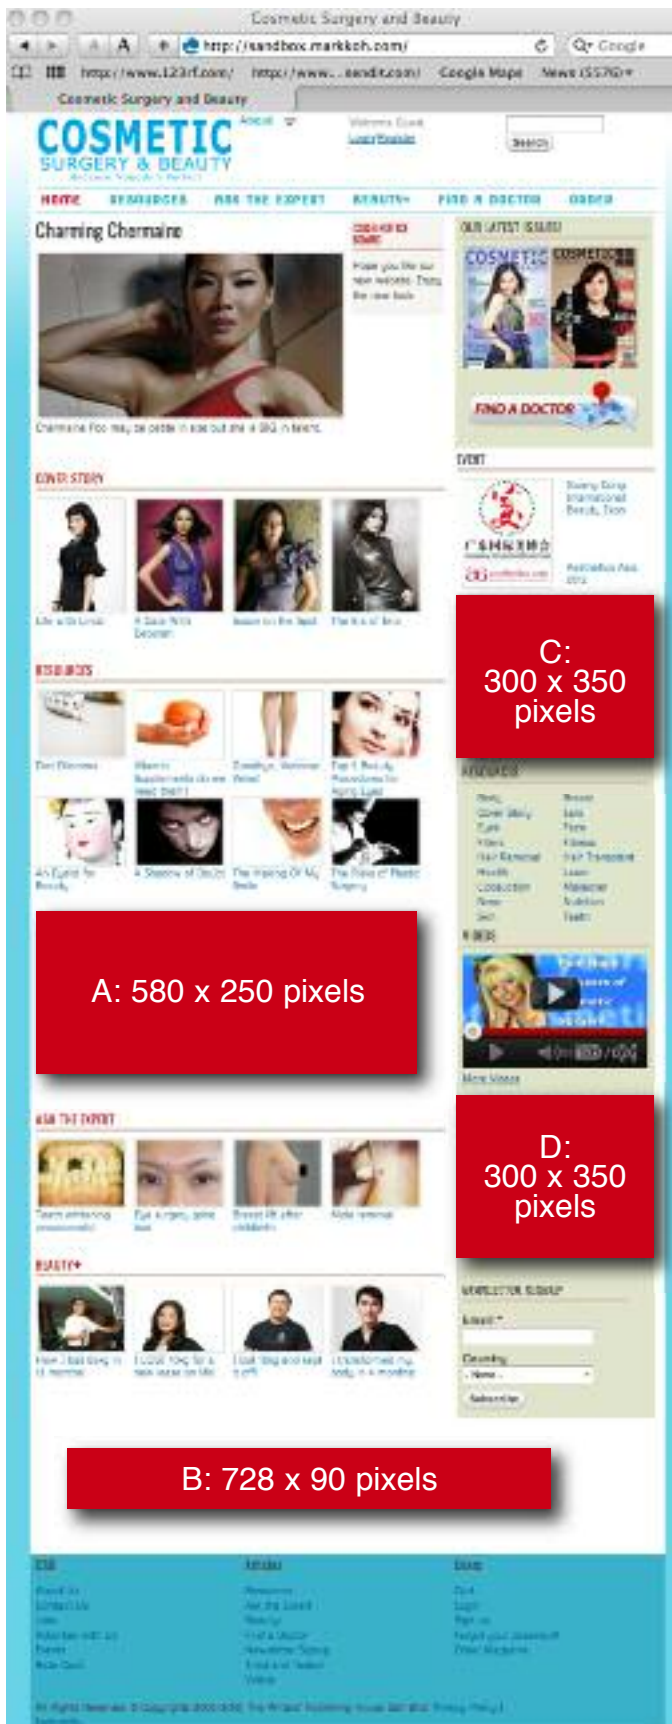

WEBSITE ADVERTISEMENT RATES

ON THE CS&B HOMEPAGE

Size: A: 580 x 250 pixels
Price: RM2000 per month

Size: B: 728 X 90 pixels
Price: RM1500 per month

ON THE CS&B INSIDE PAGES

Size: A: 580 x 250 pixels
Price: RM1300 per month

Size: B: 728 X 90 pixels
Price: RM800 per month

ON THE CS&B PERMANENT SIDE BAR

TOP PAGE AD

Size: C: 300 x 350 pixels
Price: RM3000 per month

BOTTOM PAGE AD

Size: D: 300 x 350 pixels
Price: RM2800 per month