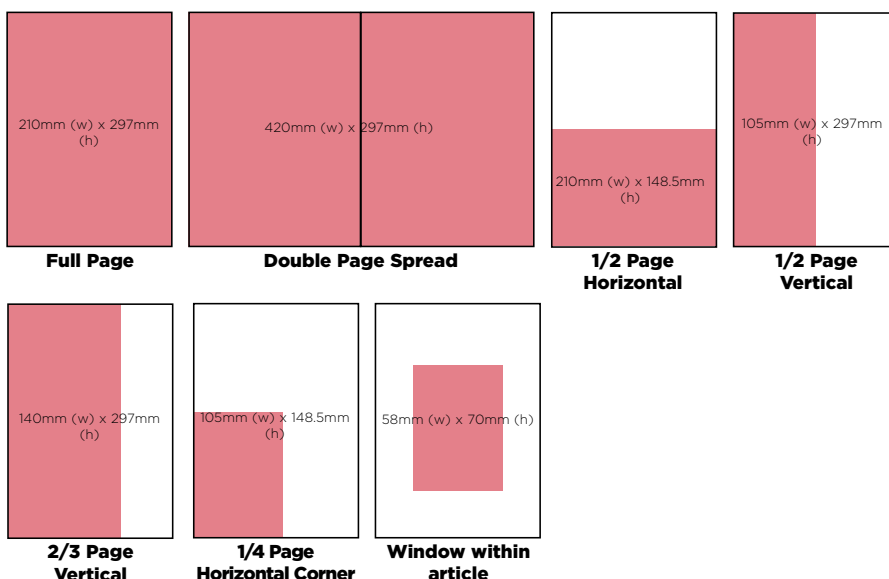

PAPER ADVERTISEMENT RATES

Size: A4 - 297mm (h) x 210mm (w) (Portrait)
Full bleed ads: Add 5mm all around
Printing: Full colour on quality art paper
Colour: Four colour throughout
Frequency: Four times a year for each edition
Linescreen: 150
Emulsion Side: Down

Colour separated positive films required from advertiser. Films can be produced for advertisers at a charge determined by scope of work required.

ADVERTORIALS

**Full page ROP
RM7,800**

Included in our Advertorial rate is the interview, writeup and page layout. Photos and illustrative materials must be supplied by the client, though photography can arranged for a fee.

ADVERTISEMENT PLACEMENT	ENGLISH EDITION RATES	CHINESE EDITION RATES
Inside Front Cover		
Inside Front Cover Double Page Spread	RM 16,000.00	RM 14,000.00
Inside Front Cover Full Page	RM 10,000.00	RM 9,000.00
Back Cover		
Outside Back Cover	RM 15,000.00	RM 13,000.00
Inside Back Cover	RM 8,000.00	RM 7,000.00
Inside Magazine		
Double Page Spread ROP	RM 13,000.00	RM 11,000.00
Full Page ROP	RM 7,500.00	RM 6,500.00
2/3 Page	RM 5,200.00	RM 4,500.00
1/2 Page - Horizontal or Vertical	RM 3,800.00	RM 3,600.00
1/4 Page - Horizontal	RM 2,000.00	RM 1,900.00
Window within article	RM 2,500.00	RM 2,400.00

All rates subject to 6% Government Service Tax.

SPECIAL CREATIVE BUYS SUCH AS GATEFOLDS, INSERTS, STICK-ONS ETC ARE AVAILABLE ON REQUEST.

SPECIAL PACKAGE DEALS

Subject to series ad confirmation.